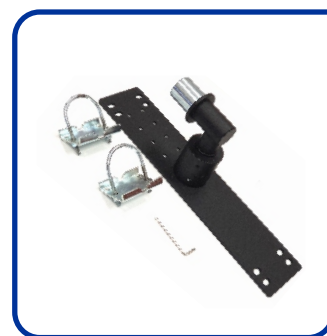

Built in green filter

*Easily
movable
arm system*

*High performance
LED light source*

*New base that
increases the
stability*

G-15 technical data:

- Head: binocular, 45° inclined tubes
- The head can be tilted +/-15° using the handle
- Head rotatability: 310°
- Pupillary distance adjustment: 55-75 mm
- Diopter adjust on the left eyepieces: +/-5 D
- Working distance: 200 mm
- Eyepieces: WF10x/20 mm, with eye cups
- Filed of view: 22 mm
- Total magnification: 10x
- Switchable green filter
- Illumination: adjustable, high brightness Dual Direct LED, (4000K, 100 000 lux)
- Base floor area: 460 x 460 mm, with brakeable wheels
- The weight of the instrument: 18 Kg
- All rotating parts can be fixed with screws
- Maximum horizontal extension from the rod: 740 mm
- Vertical adjustment range of gas spring arm: +/-160 mm
- Accessories in the package: dust cover, DC 12V, wall power supply, power extension cable, user manual
- 3 year guarantee

G-15 colposcopes

Accessories:

Smart phone adapter

Most smartphones are easy to connect using the „SM” adapter

Mounting kits for examination chairs

For example: the installation kit for the Lemi Gyno type chair. We have mounting kits for many types of chairs. For other types of chairs, we make individual parts based on a survey.

Universal mounting kit and unique solutions:

In many cases, we come across an examination chair that does not have a pre-designed mounting point. In this case, it is unique solutions must be applied. Based on our many years of experience, we offer mounting bars and stocks. The installation is always preceded by a preliminary assessment.

Mounting kit for Ritter 204/Promotal examiner chair

Mounting kit for Lemi Gyno examiner chair

Mounting kit for Schmitz-Söhne examiner chair

Universal mounting kit for rod or wall