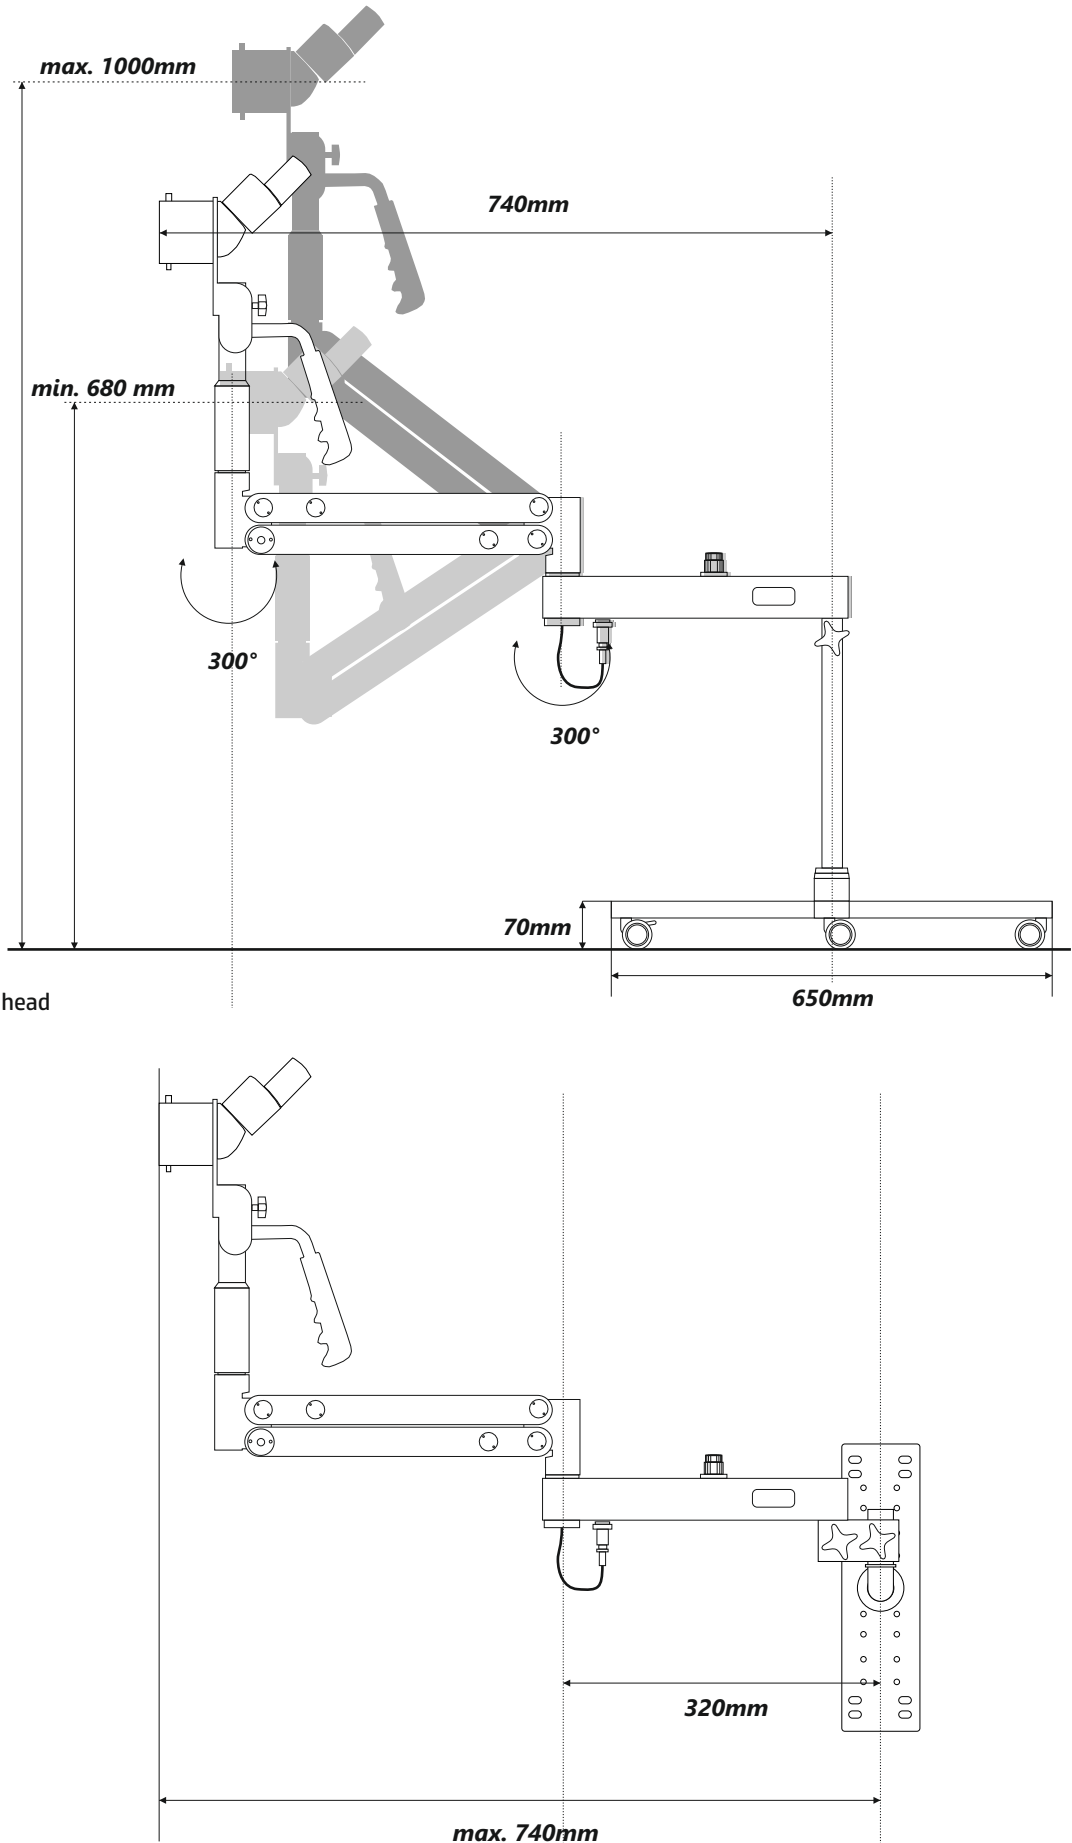

G-15 colposcopes

ALPHA

Dimensions:

elektro-optika
Hungarian expert on microscopes!

Elektro-Optika Kft.
2030 Érd Kaktusz street 22
+36 23 520 077
info@elektro-optika.hu
www.elektro-optika.hu

G-15 colposcopes